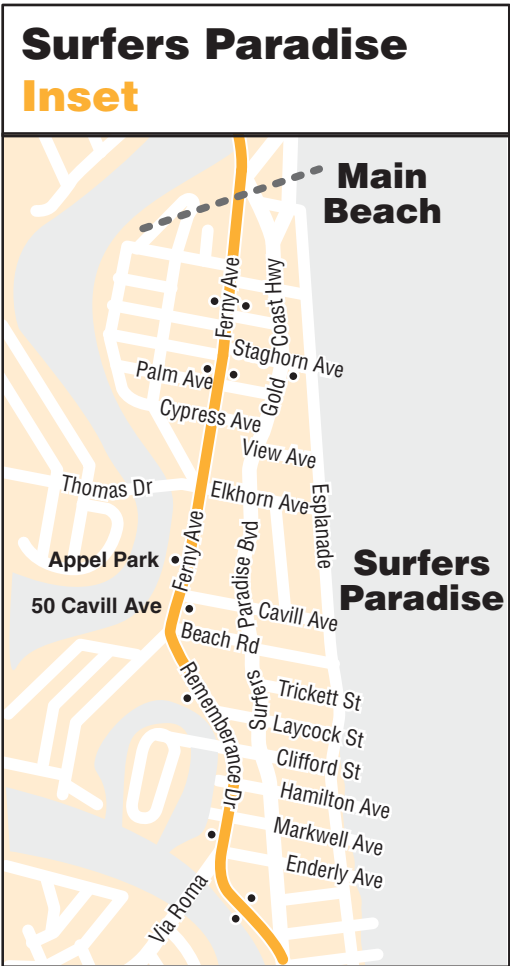

routes  
**TX1** Tweed Heads to theme parks theme park xpress  
**TX2** Burleigh Heads to theme parks theme park xpress  
**TX5** Coomera station to Helensvale station theme park xpress

**servicing**

- Tweed Mall
- Pacific Fair
- Helensvale
- Movieworld
- Wet 'n' Wild
- Dreamworld
- Coomera

**note**  
TX2 runs express from Southport Bridge to the theme parks

Route TX1 travels express to Mermaid Beach

**Key**

- route TX1
- route TX2
- route TX5
- 🚏 bus interchange
- - - zone boundary
- bus stop
- P park 'n' ride
- T terminus
- 📷 tourist attraction
- ✈️ airport
- 🚆 connecting train station
- 🛒 shopping centre

diagrammatic map - not to scale

Bus arrival and departure times listed in this timetable are indicative only.

Route TX1 travels express to the theme parks

REFER TO OPPOSITE MAP  
Continues south to Burleigh Heads, Coolangatta & Tweed Heads

## Theme park xpress to the theme parks

Servicing Tweed Heads, Currumbin, Burleigh Heads, Mermaid Beach, Wet 'n' Wild, Movieworld & Dreamworld