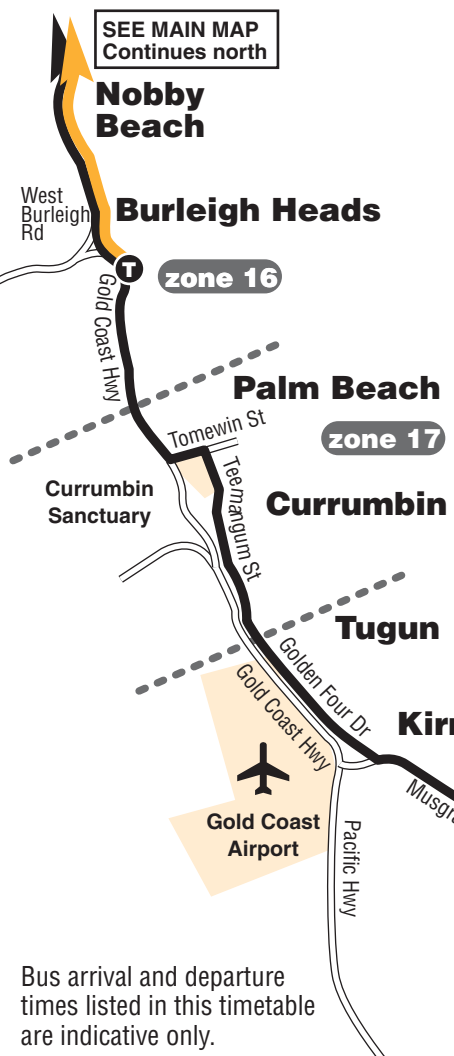

routes  
**TX1** Tweed Heads to theme parks theme park xpress  
**TX2** Burleigh Heads to theme parks theme park xpress  
**TX5** Coomera station to Helensvale station theme park xpress

**servicing**

- Tweed Mall
- Pacific Fair
- Helensvale
- Movieworld
- Wet 'n' Wild
- Dreamworld
- Coomera

**note**  
TX2 runs express from Southport Bridge to the theme parks

Route TX1 travels express to Mermaid Beach

**Key**

- route TX1
- route TX2
- route TX5
- 🚏 bus interchange
- - - zone boundary
- bus stop
- P park 'n' ride
- T terminus
- 📷 tourist attraction
- ✈️ airport
- 🚆 connecting train station
- 🛒 shopping centre

diagrammatic map - not to scale

Bus arrival and departure times listed in this timetable are indicative only.

Route TX1 travels express to the theme parks

REFER TO OPPOSITE MAP  
Continues south to Burleigh Heads, Coolangatta & Tweed Heads

## Theme park xpress to the theme parks

Servicing Tweed Heads, Currumbin, Burleigh Heads, Mermaid Beach, Wet 'n' Wild, Movieworld & Dreamworld