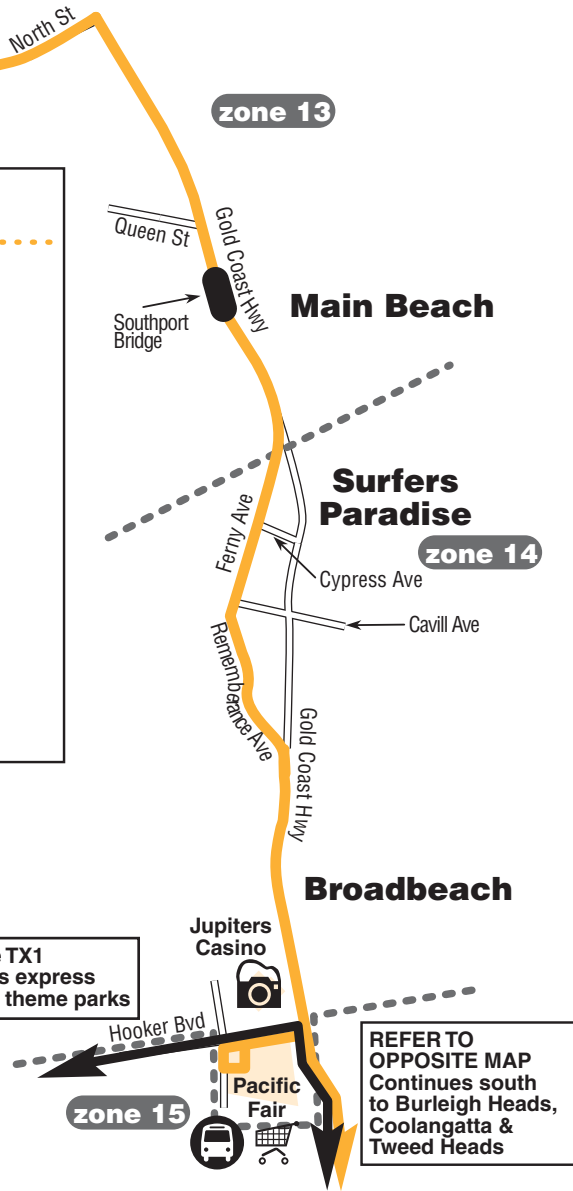

effective 28 July 2008

your **Gold Coast** bus operator

| route TX1  | route TX2  | route TX5   |
|--|--|---|
| <b>servicing</b><br>Dreamworld<br>Wet 'n' Wild<br>Movieworld<br>Mermaid Beach<br>Burleigh Heads<br>Tweed Heads | <b>servicing</b><br>Dreamworld<br>Wet 'n' Wild<br>Movieworld<br>Main Beach<br>Surfers Paradise<br>Broadbeach<br>Burleigh Heads | <b>servicing</b><br>Coomera station<br>Dreamworld<br>Movieworld<br>Wet 'n' Wild<br>Helensvale station |

**note**  
TX2 runs express from Southport Bridge to the theme parks

Route TX1 travels express to Mermaid Beach

**Key**

- route TX1
- route TX2
- route TX5
- 🚏 bus interchange
- - - zone boundary
- bus stop
- P park 'n' ride
- T terminus
- 📷 tourist attraction
- ✈️ airport
- 🚆 connecting train station
- 🛒 shopping centre

diagrammatic map - not to scale

Bus arrival and departure times listed in this timetable are indicative only.

Route TX1 travels express to the theme parks

REFER TO OPPOSITE MAP  
Continues south to Burleigh Heads, Coolangatta & Tweed Heads

### Daily

| showing route number            | TX1  | TX1   |
|---------------------------------|------|-------|
| major stops                     | am   |       |
| Tweed Heads – Bay St & Wharf St | 8.10 | 8.40  |
| Coolangatta Shops               | 8.15 | 8.45  |
| Tugun Shops – stop 5            | 8.26 | 8.56  |
| Currumbin Bird Sanctuary        | 8.28 | 8.58  |
| Palm Beach – stop 30            | 8.34 | 9.04  |
| Burleigh Heads – stop 42        | 8.43 | 9.13  |
| Gold Coast Hwy & Christine Ave  | 8.48 | 9.18  |
| Nobby Beach – stop 52           | 8.53 | 9.23  |
| Gold Coast Hwy – Hooker Bvd     | 8.58 | 9.28  |
| Wet'N'Wild                      | 9.25 | 9.55  |
| Movieworld                      | 9.30 | 10.00 |
| Dreamworld                      | 9.41 | 10.11 |