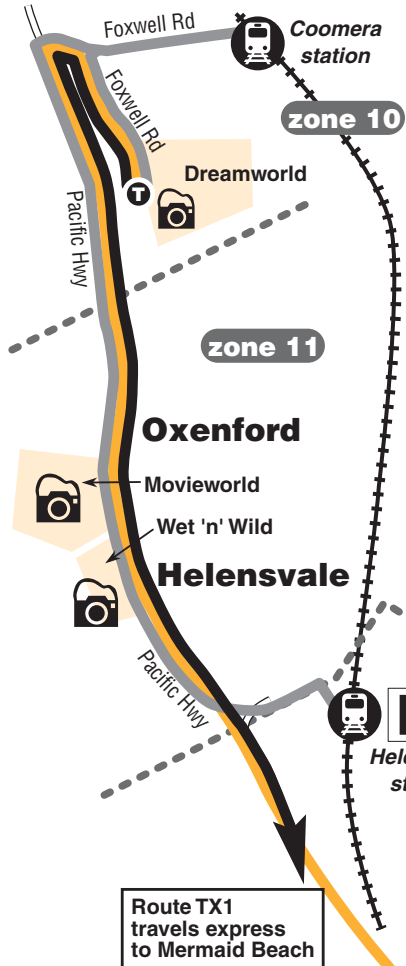

route TX1	route TX2	route TX5
servicing Dreamworld Wet 'n' Wild Movieworld Mermaid Beach Burleigh Heads Tweed Heads	servicing Dreamworld Wet 'n' Wild Movieworld Main Beach Surfers Paradise Broadbeach Burleigh Heads	servicing Coomera station Dreamworld Movieworld Wet 'n' Wild Helensvale station