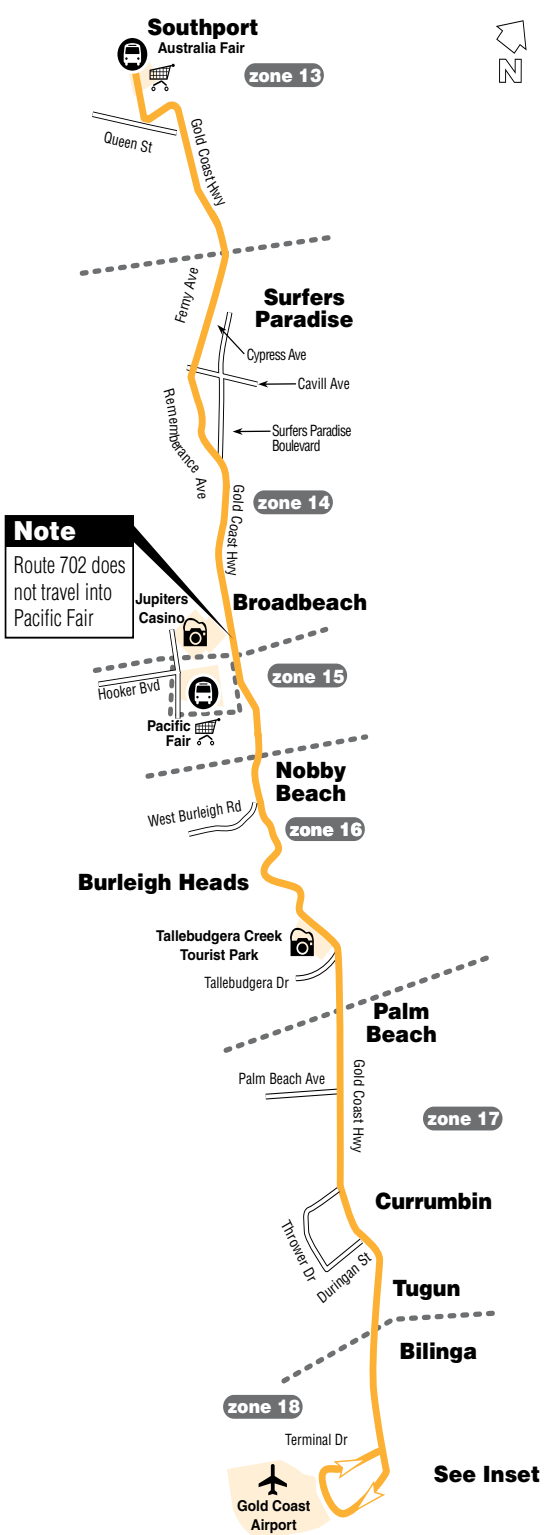

## Key

- route 702
  - bus interchange
  - zone boundary
  - tourist attraction
  - shopping centre
  - airport
- diagrammatic map - not to scale

## route 702

### servicing

Southport  
Surfers Paradise  
Mermaid Beach  
Miami  
Broadbeach  
Burleigh Heads  
Palm Beach  
Gold Coast Airport

Note: route 702 does not service Pacific Fair

## Inset

**Note**  
Route 702 does not travel into Pacific Fair

See Inset